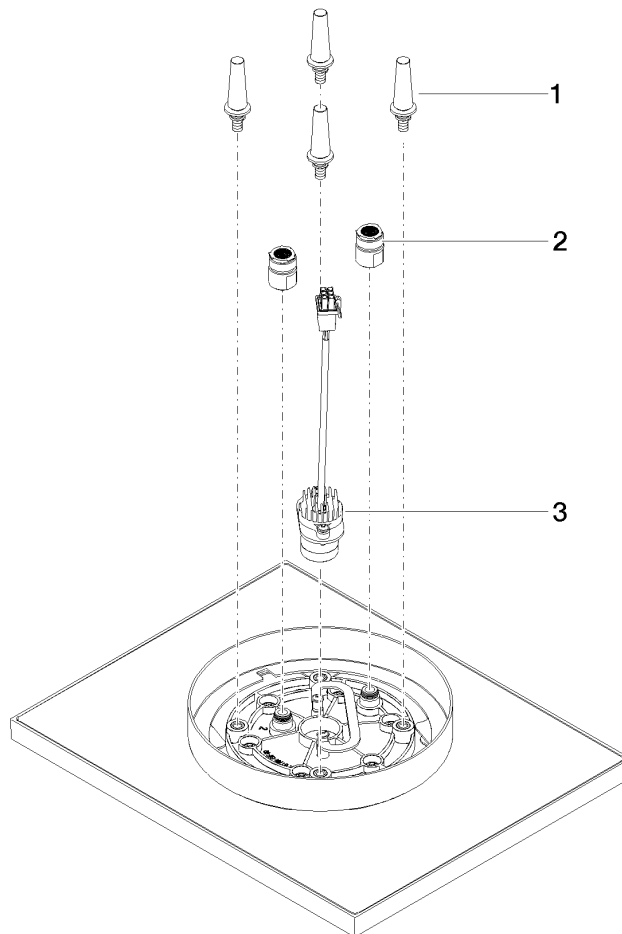

28 042 980

Spare parts list

No.	Item Number	Name	Quantity used	Delivery time
1	90 17 20 263 00 90	fixing set	1	2
2	90 24 03 309 02 90	connection	2	2
3	90 10 01 225 00 90	electronic accessories	1	2