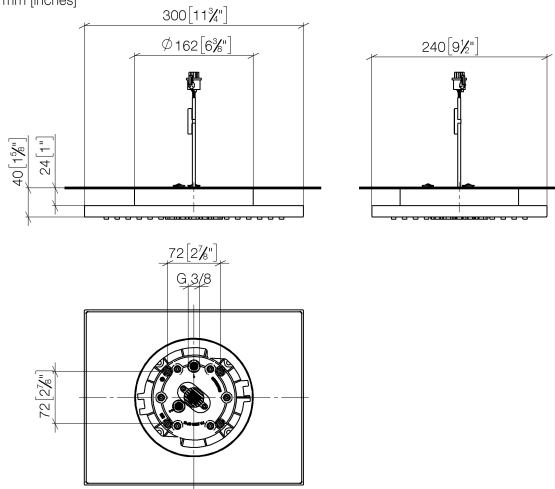

Rain shower for surface-mounted ceiling installation with light 300 x 240 mm -  
Chrome

IMO

28 042 980

Fits: IMO, LULU, MEM, CL.1, CYO

- rain shower 300 x 240mm
  - PURE RAIN, max. flow rate 6.8 l/min (at 3 bar)
  - PURIFY RAIN, max. flow rate 6 l/min (at 3 bar)
  - Distance to ceiling from bottom edge of shower 40 mm
  - with anti-scale system
  - central LED Spot 3000 K
  - Provided by customer: Light switch
  - Not suitable for use in a steam room.
- Three-way diverter trim is sold separately.**

Required miscellaneous

**Concealed ceiling installation box for surface-mounted ceiling installation with light -** 35 042 970-90 0010

- max. recess depth 115 mm
- Provided by customer: Light switch
- min. recess depth 90 mm
- Pre-assembly kit for three-way diverter included

# Rain shower for surface-mounted ceiling installation with light 300 x 240 mm - Chrome

IMO

28 042 980  
mm [inches]