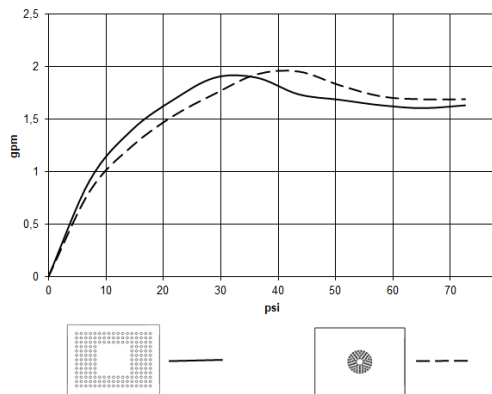

Rain shower for surface-mounted ceiling installation with light 300 x 240 mm -  
Chrome

IMO

28 042 980

Fits: IMO, LULU, MEM, CL.1, CYO

- rain shower 300 x 240mm
  - PURE RAIN, max. flow rate 6.8 l/min (at 3 bar)
  - PURIFY RAIN, max. flow rate 6 l/min (at 3 bar)
  - Distance to ceiling from bottom edge of shower 40 mm
  - with anti-scale system
  - central LED Spot 3000 K
  - Provided by customer: Light switch
  - Not suitable for use in a steam room.
- Three-way diverter trim is sold separately.**

# Rain shower for surface-mounted ceiling installation with light 300 x 240 mm - Chrome

IMO

28 042 980  
mm [inches]

## Flow rate chart